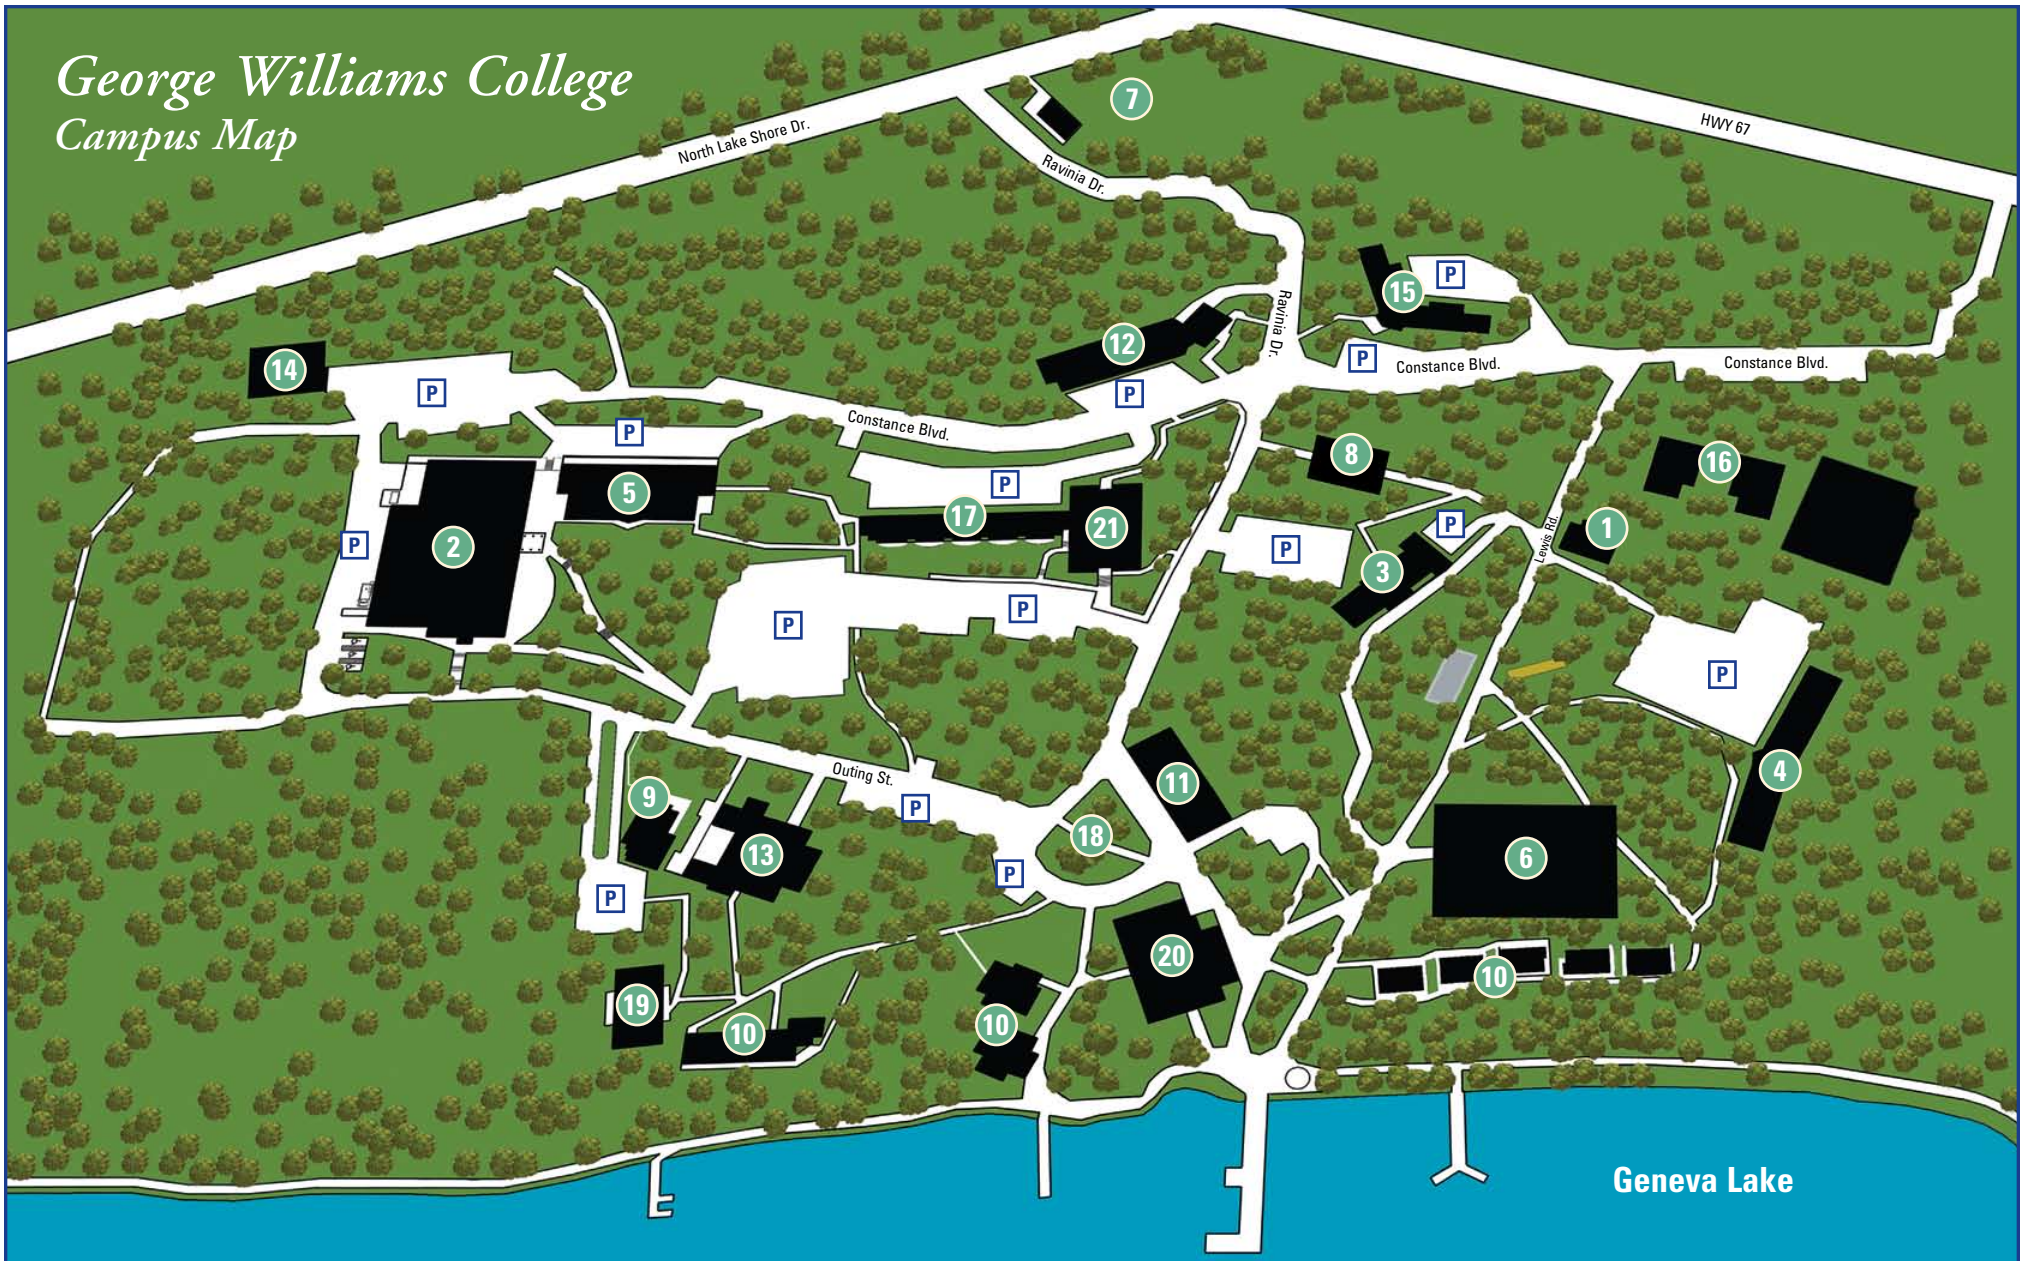

George Williams College Campus Map

- | | | |
|--|--------------------------------|--|
| 1. Association Building | 9. Ingalls Children's Building | 17. One Step Lodge |
| 2. Beasley Campus Center | 10. Lakefront Cottages | 18. Steinhaus Circle |
| 3. Brandenburg Hall | 11. Lewis Hall | 19. Water Safety Patrol Building |
| 4. Coffman Lodge | 12. Lowrey Lodge | 20. Weidensall Administration Building |
| 5. Emery Lodge | 13. Mabel Cratty Hall | 21. Winston Paul Educational Center |
| 6. Ferro Pavilion | 14. Maintenance Building | |
| 7. George Williams College Golf Course | 15. Meyer Hall | |
| 8. Hamlin Welcome Center | 16. Oak and Hickory Lodges | |

P Parking

GEORGE WILLIAMS COLLEGE
AURORA UNIVERSITY

350 Constance Blvd., P.O. Box 210, Williams Bay, WI 53191-0210
262-245-5531 • www.aurora.edu/gwc