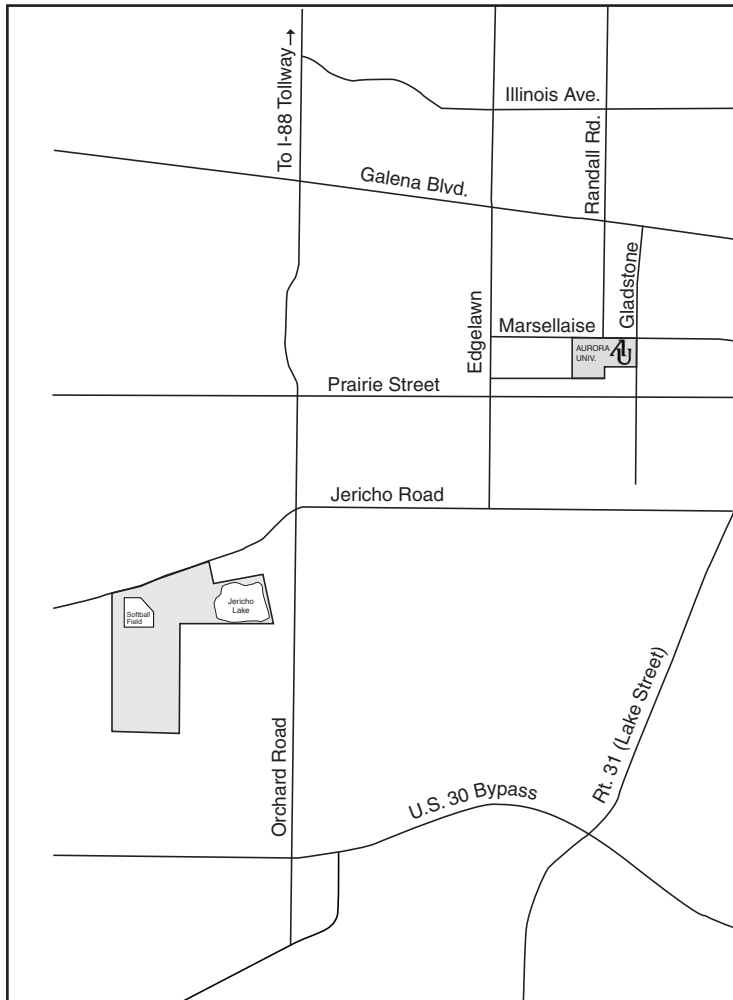

Getting to the Field

2009 Media Guide

Table of Contents

Getting to the Field (map) ..... Inside front cover
AU Quick Facts ..... Inside front cover
Media Outlets 1
Head Coach Mike McKenzie 1
Assistant Coaches Laura Stull and Jamie Walters 2
2009 Prospectus 2
2009 AU Roster 3
Player Profiles 4-7
2008 Game by Game Results 8
2008 Spartan Statistics 9
The NAC 10
AU NIIC Selections 11
AU Regional and National Honors 12
AU Year By Year 12
Individual Records 13-14
Team Records 14
AU Directory 15
AU Administration 15
This is Aurora University 16
2009 Game Schedule 17

AU Quick Facts

Location	Aurora, IL
Founded	1893
Enrollment	Approximately 4,300
Nickname	Spartans
Colors	Royal Blue and White
Conference	NAC Northern Athletics Conference
National Affiliation	NCAA Division III
Field	Stuart Sports Complex
President	Rebecca L. Sherrick
Director of Athletics	Mark Walsh
Athletics Phone	630-844-5110
Athletics Fax	630-844-7809
Head Softball Coach	Mike McKenzie
Coach's Record	179-44-2
Assistant Coach	Laura Stull and Jamie Walters
Athletic Trainer	Terry Smith
2008 Overall Record	37-8
2008 NAC Record	23-1
Sports Information Director	Brian Kipley
Sports Information Phone	630-844-7575
Sports Information Fax	630-844-3826
AU Spartan Sports Hotline	630-844-3838

On the Cover:

*2008 NAC Champions and
2009 Seniors Abby Young and Nikki Veen*