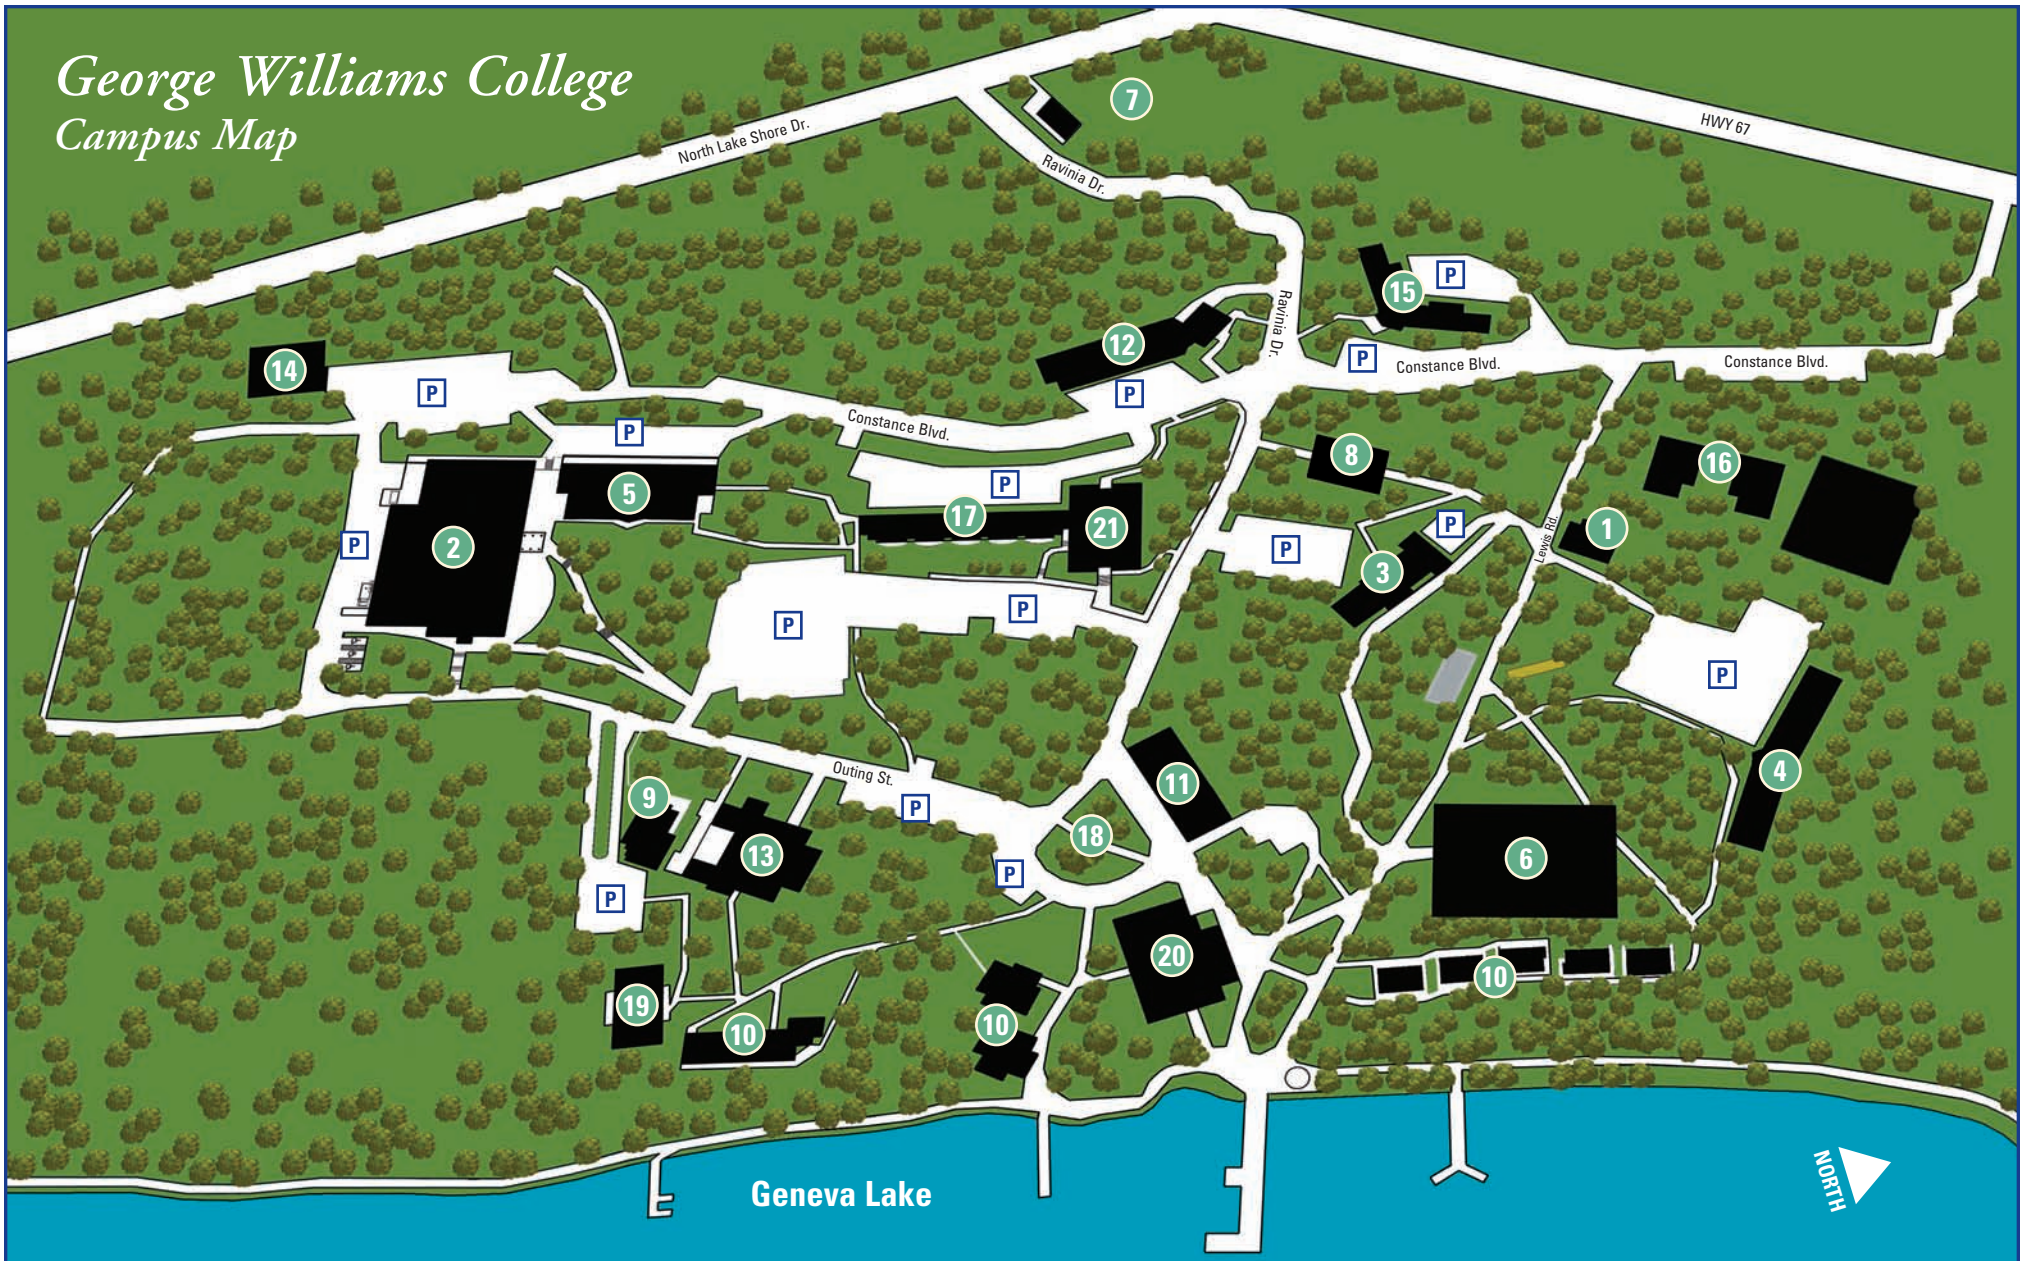

George Williams College Campus Map

- 1. Association Building (AA)
- 2. Beasley Campus Center (J)
- 3. Brandenburg Hall (F)
- 4. Coffman Lodge (Z)
- 5. Emery Lodge (I)
- 6. Ferro Pavilion (Y)
- 7. George Williams College Golf Course
- 8. Hamlin Welcome Center (E)

- 9. Ingalls Children's Building (L)
- 10. Lakefront Cottages (O-Q, T-X)
- 11. Lewis Hall (S)
- 12. Lowrey Lodge (B)
- 13. Mabel Cratty Hall (M)
- 14. Maintenance Building (K)
- 15. Meyer Hall (A)
- 16. Oak and Hickory Lodges (C-D)

- 17. One Step Lodge (H)
- 18. Steinhaus Circle
- 19. Water Safety Patrol Building (N)
- 20. Weidensall Administration Building (R)
- 21. Winston Paul Educational Center (G)

Letters appear on the building exterior.

P Parking

GEORGE WILLIAMS COLLEGE
AURORA UNIVERSITY

350 Constance Blvd., P.O. Box 210, Williams Bay, WI 53191-0210

262-245-5531 • aurora.edu/gwc